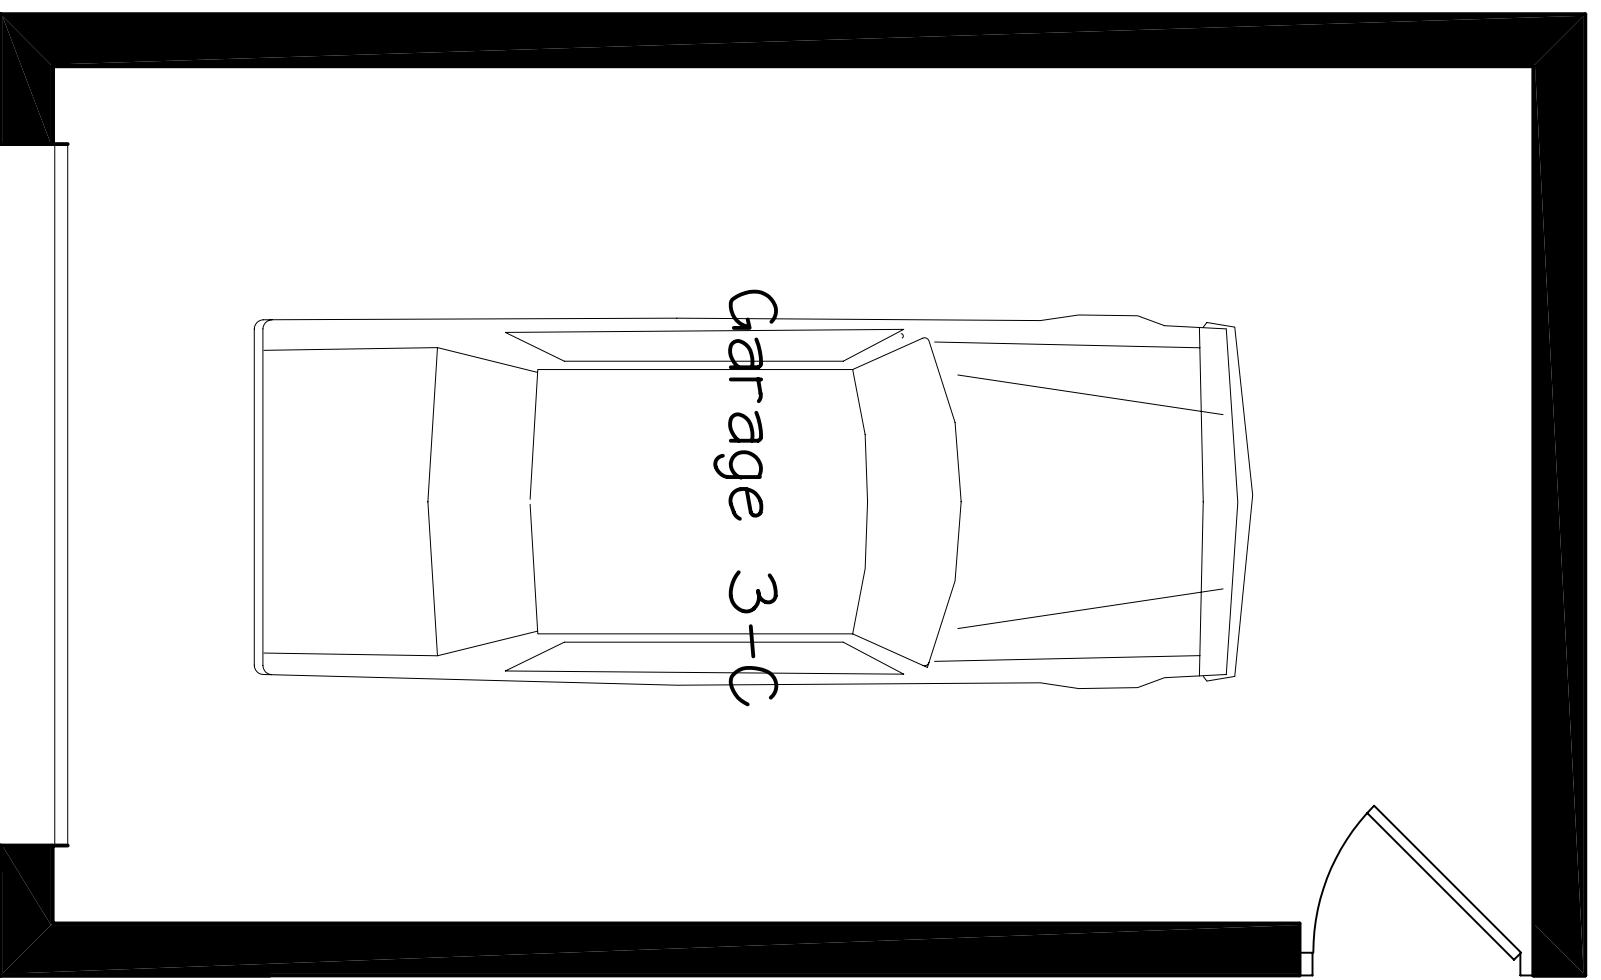

SIZES SHOWN ARE APPROXIMATE

CONDITIONED FLOOR AREA - 1656 SQ. FT.
 LANAI - 179 SQ. FT.
 GARAGE - 244 SQ. FT.
 TOTAL AREA - 2079 SQ.FT.