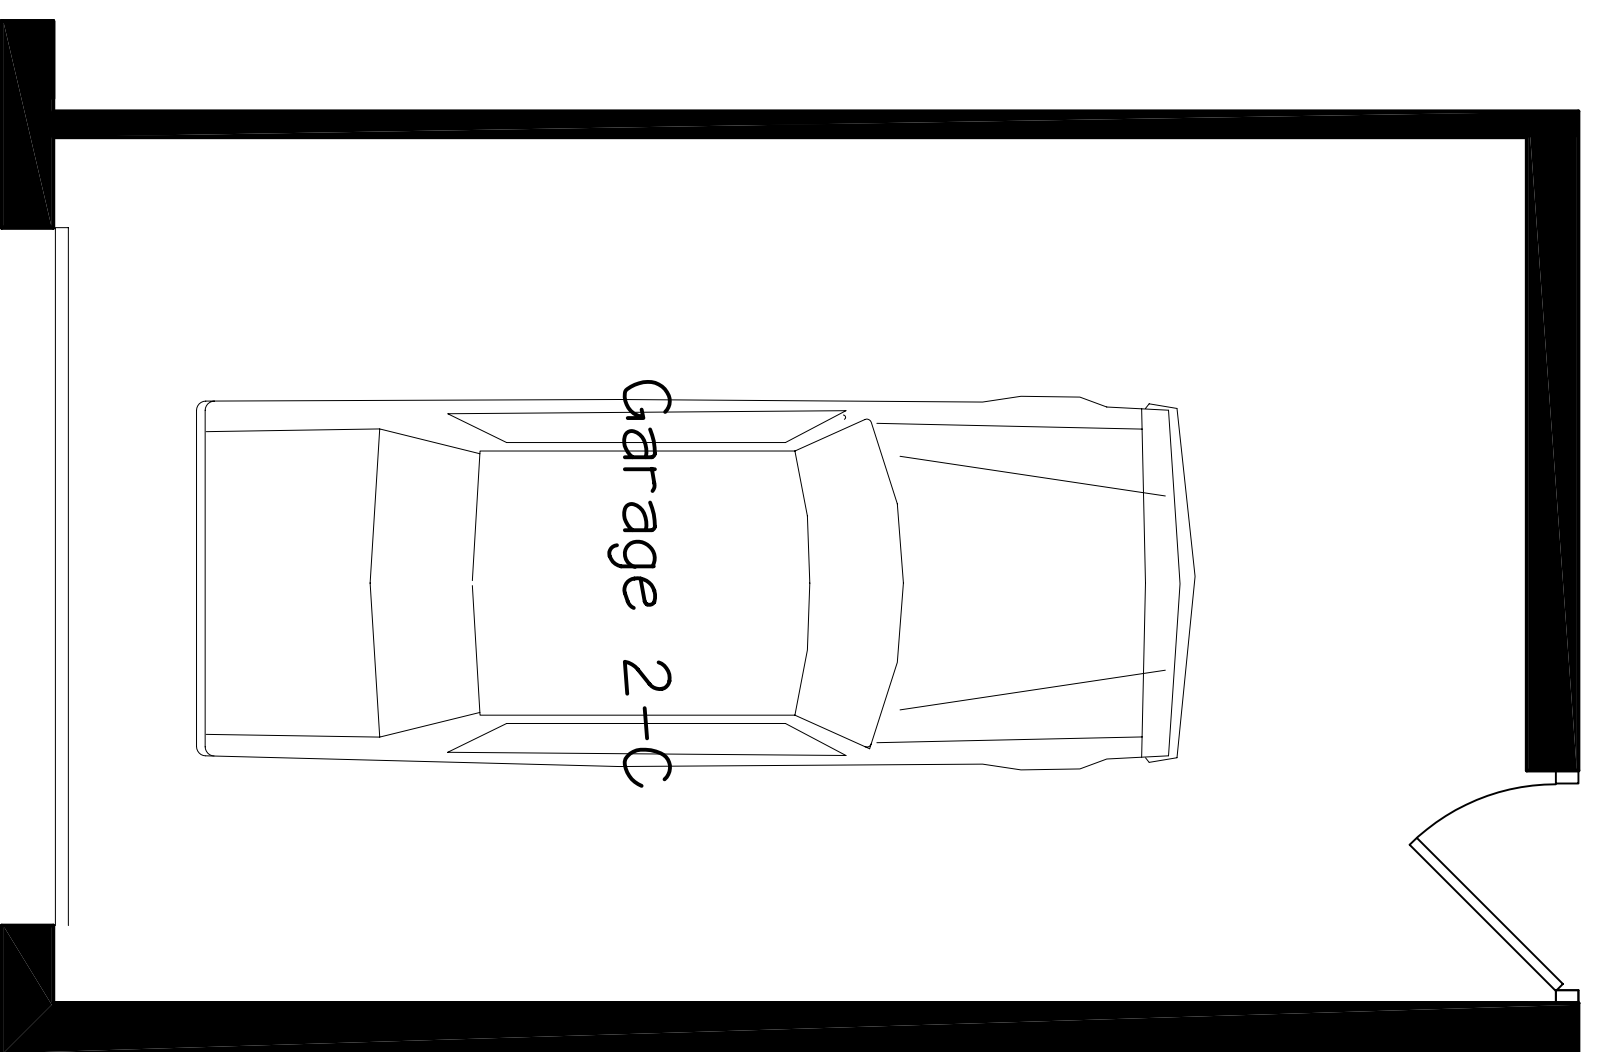

SIZES SHOWN ARE APPROXIMATE

CONDITIONED FLOOR AREA - 1656 SQ. FT.  
 LANAI - 179 SQ. FT.  
 GARAGE - 244 SQ. FT.  
 TOTAL AREA - 1679 SQFT.