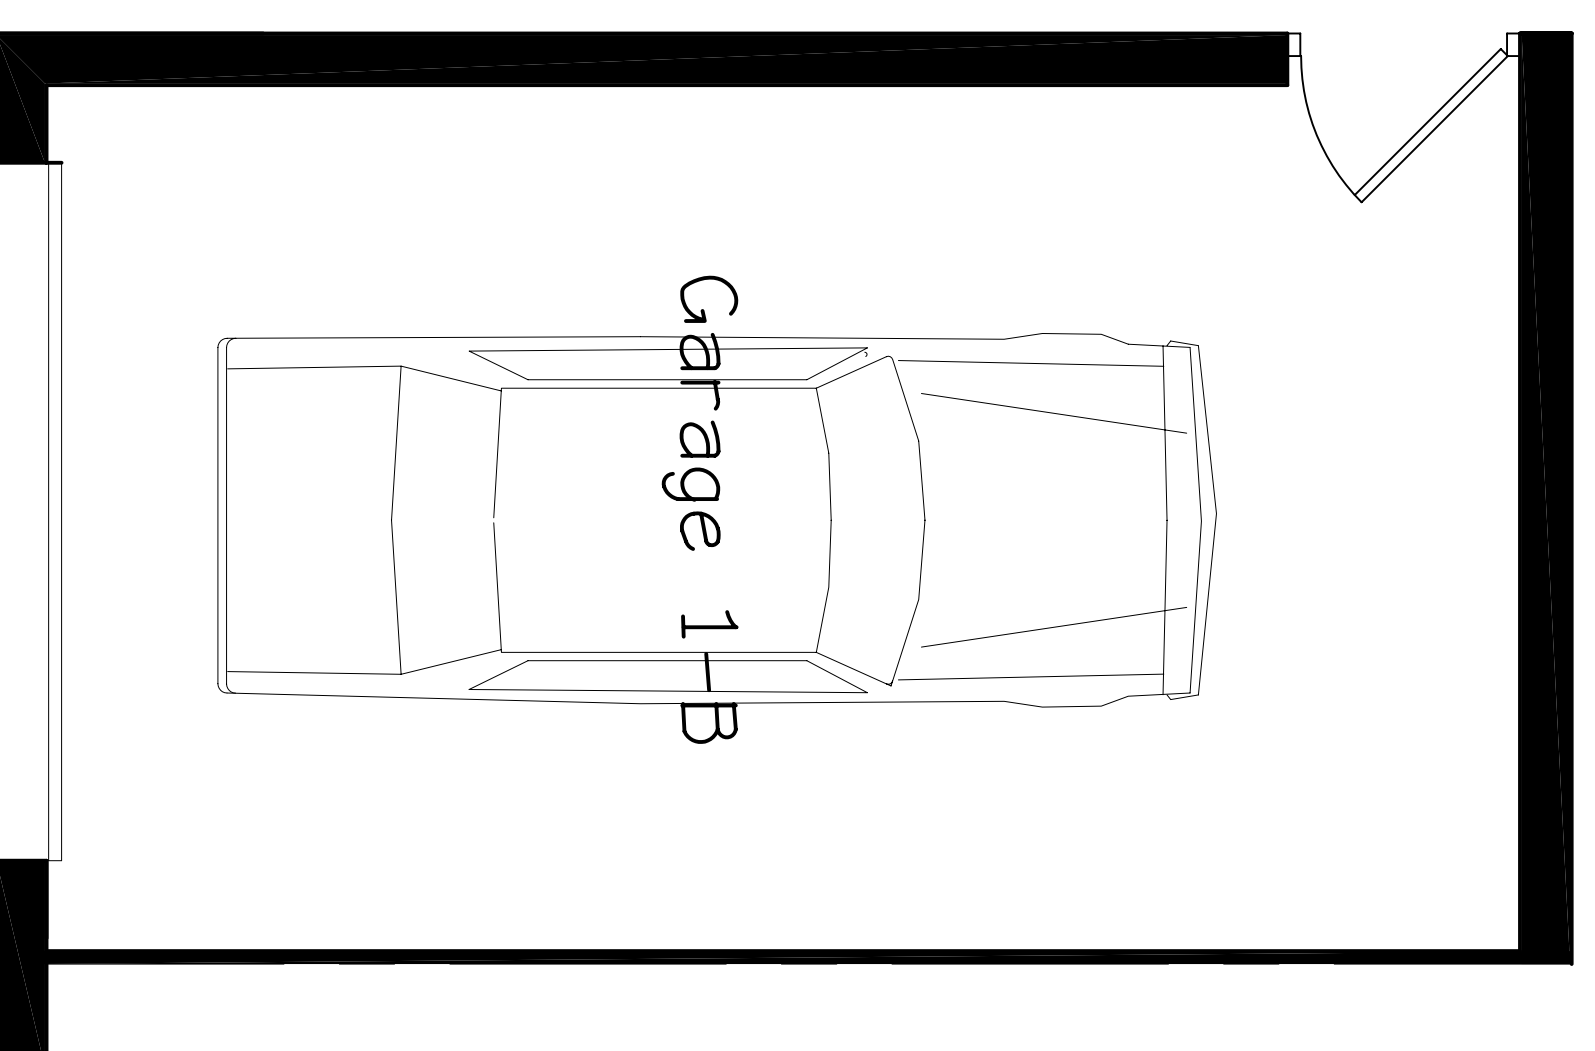

SIZES SHOWN ARE APPROXIMATE

CONDITIONED FLOOR AREA - 1,542 SQ. FT.
 LANAI - 181 SQ. FT.
 GARAGE - 244 SQ. FT.
 TOTAL AREA - 1,967 SQ.FT.

UNIT 102
 Brezza
 del
 Mare